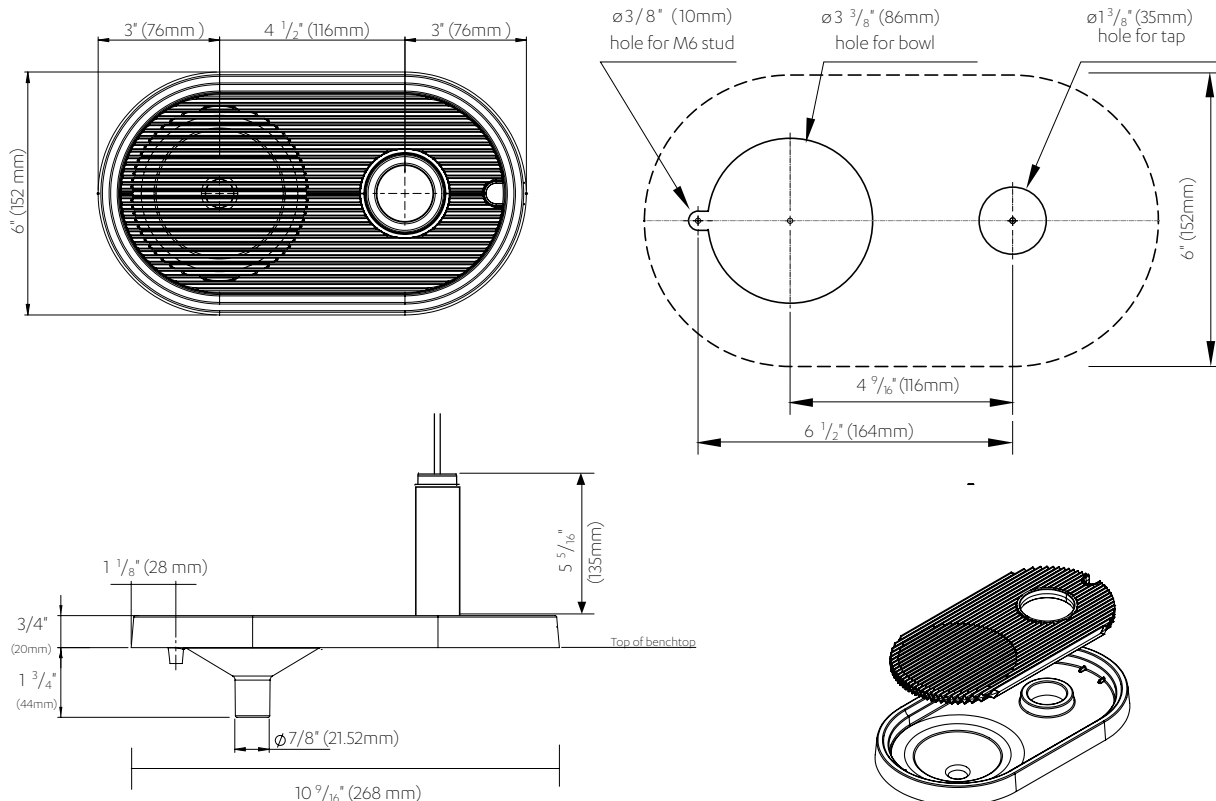

# Classic Range Raised Font/Drip Tray

Product Spec Sheet

The HydroTap Classic Range Raised Font / Drip Tray is an optional accessory that should be specified with any of our Classic Range taps (Classic, Classic Plus, Elite Plus and Touch-Free Wave) when the tap is installed away from the sink. The Classic Range Raised Font / Drip Tray is available in six finishes to match the corresponding taps.

## Classic Range Raised Font / Drip Tray - Order Codes

Drip Tray, Classic Range Raised Font in Chrome	01043502
Drip Tray, Classic Range Raised Font in Brushed Chrome	01043503
Drip Tray, Classic Range Raised Font in Matte Black	01043504
Drip Tray, Classic Range Raised Font in Brushed Gold	01043505
Drip Tray, Classic Range Raised egrated Font in Brushed Nickel	01043507
Drip Tray, Classic Range Raised Font in Gunmetal	01043506

## Classic Range Raised Font / Drip Tray - Spec Details

Please see individual product spec sheets for tap and command center product specs and order codes.