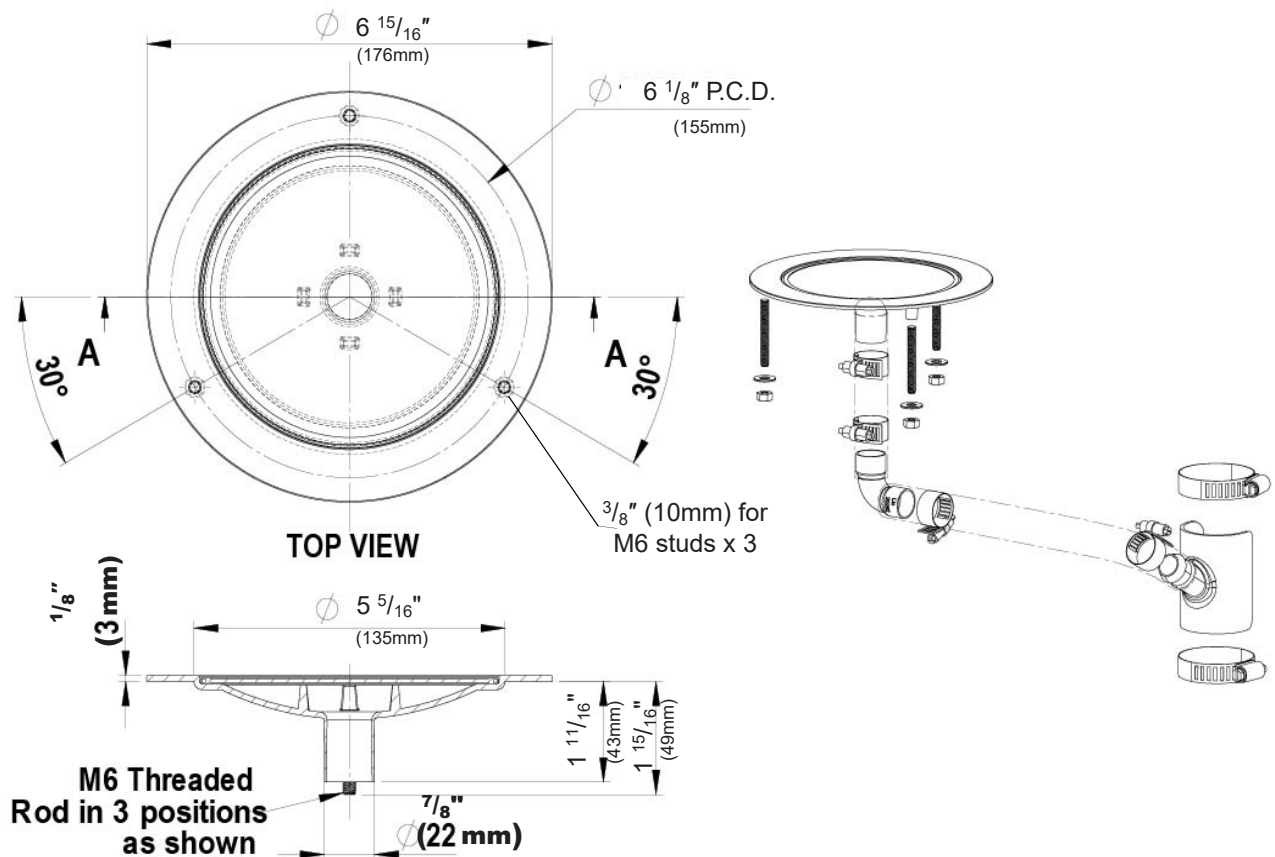

## Product Spec Sheet

The HydroTap Design Range Font / Drip Tray is an optional accessory that should be specified with the HydroTap Arc and Cube taps when the tap is being installed away from the sink as a standalone system. The Design Range font is available in all seven finish options to match with the HydroTap Arc and Cube taps.

### Design Range Font / Drip Tray - Order Codes

Drip Tray, Design Range Font in Chrome	01034269	Drip Tray, Design Range Font in Nickel	01034274
Drip Tray, Design Range Font in Brushed Chrome	01034270	Drip Tray, Design Range Font in Brushed Nickel	01034275
Drip Tray, Design Range Font in Matte Black	01034271	Drip Tray, Design Range Font in Gunmetal	01041881
Drip Tray, Design Range Font in Brushed Gold	01034273		

### Design Range Font / Drip Tray - Spec Details

Please see individual product spec sheets for tap and command center product specs and order codes.